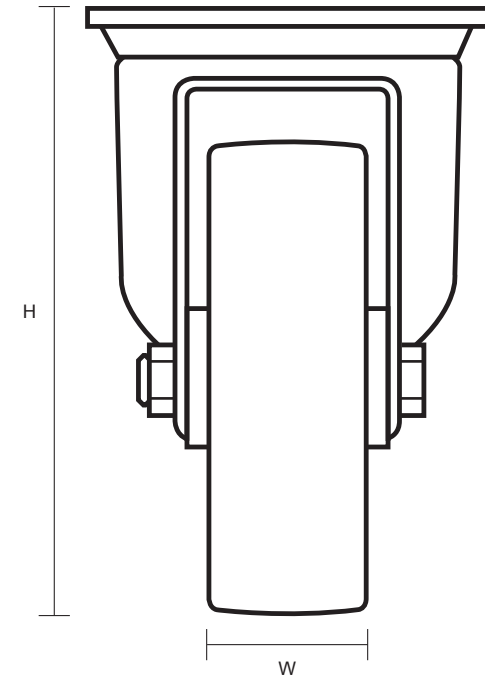

SS-100-GVR/SWB (100mm Swivel Braked Top Plate Castor Grey Rubber Tyred Wheel)

Castor Dimensions - Key		
D	Wheel Diameter	100mm
L	Plate Dimension Length (mm)	105mm
L1	Plate Dimension Width (mm)	85mm
C	Plate Hole Centers length (mm)	80mm
C1	Plate Hole Centers width (mm)	60mm
D1	Plate Hole Diameter (mm)	8mm
H	Total Castor Height (mm)	128mm
W	Tread Width (mm)	23mm
R	Swivel Radius (mm)	125mm