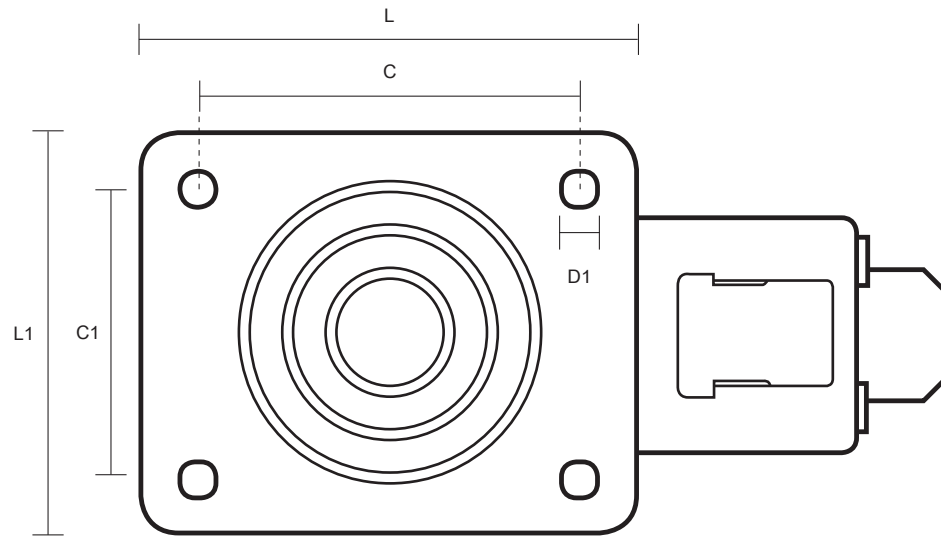

SS-100-GVR/SWB (100mm Swivel Braked Top Plate Castor Grey Rubber Tyred Wheel)

Castor Dimensions - Key		
D	Wheel Diameter	100mm
L	Plate Dimension Length (mm)	105mm
L1	Plate Dimension Width (mm)	85mm
C	Plate Hole Centers length (mm)	80mm
C1	Plate Hole Centers width (mm)	60mm
D1	Plate Hole Diameter (mm)	8mm
H	Total Castor Height (mm)	128mm
W	Tread Width (mm)	23mm
R	Swivel Radius (mm)	125mm