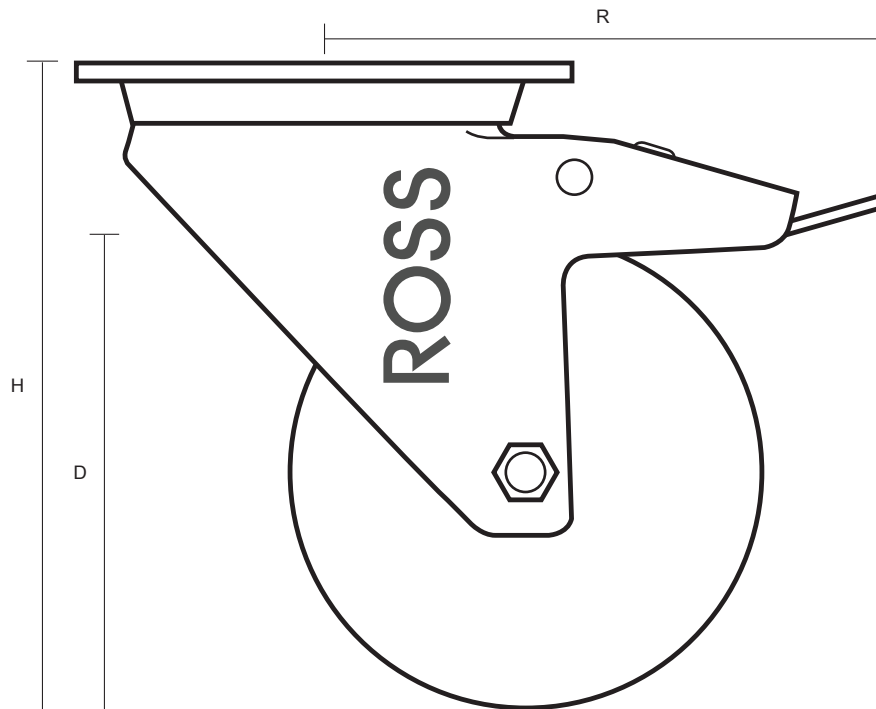

SS-100-GVR/SWB (100mm Swivel Braked Top Plate Castor Grey Rubber Tyred Wheel)

Castor Dimensions - Key		
D	Wheel Diameter	100mm
L	Plate Dimension Length (mm)	105mm
L1	Plate Dimension Width (mm)	85mm
C	Plate Hole Centers length (mm)	80mm
C1	Plate Hole Centers width (mm)	60mm
D1	Plate Hole Diameter (mm)	8mm
H	Total Castor Height (mm)	128mm
W	Tread Width (mm)	23mm
R	Swivel Radius (mm)	125mm